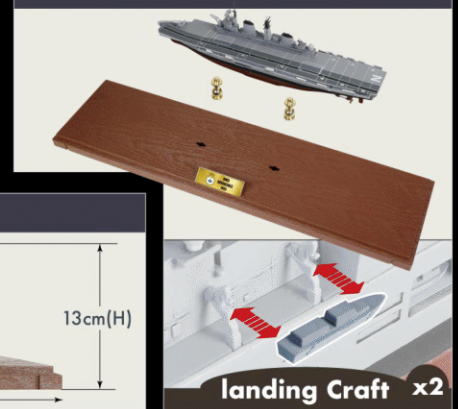

Sea King
HAS-6
(Closed Wing)
x4

INTRICATE SURFACE DETAILS

Flight Deck

Bridge

METAL NAMEPLATE

DETACHABLE PARTS

landing Craft x2

DIMENSIONS