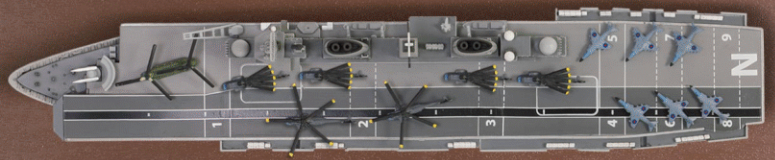

METAL PROUD

FULL HULL EDITION

1:700 BATTLESHIP SERIES

HMS INVINCIBLE R05

BRITISH HMS INVINCIBLE (R05) LIGHT AIRCRAFT CARRIER

DIECAST METAL - LOWER HULL

INTRICATE SURFACE DETAILS AND FOV SIGNATURE WEATHERING EFFECTS

HIGHLY DETAILED CARRIER AIRCRAFTS

JET ELEVATOR DESCENDING DISPLAY MODE (Use magnetic suction to remove the deck)

MOVABLE PARTS

WOODEN LOOK DISPLAY STAND WITH CHROME PLATED METAL PILLARS

Forces of Valor Available in the UK from Modelcorner.co.uk

Sea King
HAS-6
(Closed Wing)
x4

INTRICATE SURFACE DETAILS

Flight Deck

Bridge

METAL NAMEPLATE

DETACHABLE PARTS

landing Craft x2

DIMENSIONS