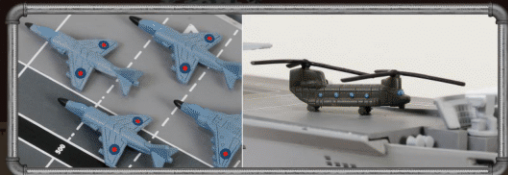

METAL PROUD

FULL HULL EDITION

1:700 BATTLESHIP SERIES

HMS INVINCIBLE R05

BRITISH HMS INVINCIBLE (R05) LIGHT AIRCRAFT CARRIER

DIECAST METAL - LOWER HULL

INTRICATE SURFACE DETAILS AND FOV SIGNATURE WEATHERING EFFECTS

HIGHLY DETAILED CARRIER AIRCRAFTS

JET ELEVATOR DESCENDING DISPLAY MODE (Use magnetic suction to remove the deck)

MOVABLE PARTS

WOODEN LOOK DISPLAY STAND WITH CHROME PLATED METAL PILLARS

Forces of Valor Available in the UK from Modelcorner.co.uk

Sea King
HAS-6
(Closed Wing)
x4

INTRICATE SURFACE DETAILS

Flight Deck

Bridge

METAL NAMEPLATE

DETACHABLE PARTS

landing Craft x2

DIMENSIONS