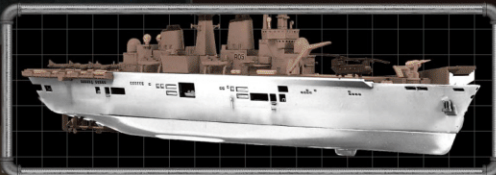

METAL PROUD

FULL HULL EDITION

1:700 BATTLESHIP SERIES

HMS INVINCIBLE R05

BRITISH HMS INVINCIBLE (R05) LIGHT AIRCRAFT CARRIER

DIECAST METAL - LOWER HULL

INTRICATE SURFACE DETAILS AND FOV SIGNATURE WEATHERING EFFECTS

HIGHLY DETAILED CARRIER AIRCRAFTS

JET ELEVATOR DESCENDING DISPLAY MODE (Use magnetic suction to remove the deck)

MOVABLE PARTS

WOODEN LOOK DISPLAY STAND WITH CHROME PLATED METAL PILLARS

Forces of Valor Available in the UK from Modelcorner.co.uk