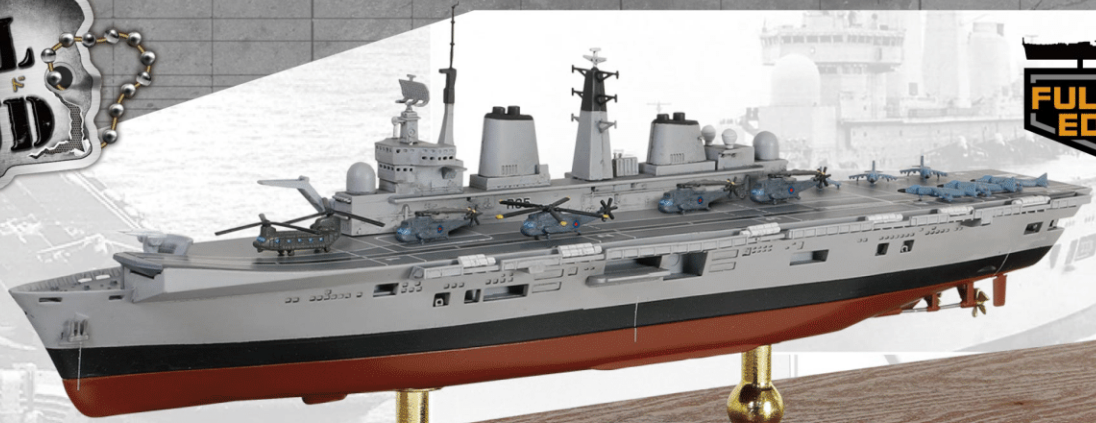

METAL PROUD

FULL HULL EDITION

1:700 BATTLESHIP SERIES

HMS INVINCIBLE R05

BRITISH HMS INVINCIBLE (R05) LIGHT AIRCRAFT CARRIER

DIECAST METAL - LOWER HULL

INTRICATE SURFACE DETAILS AND FOV SIGNATURE WEATHERING EFFECTS

HIGHLY DETAILED CARRIER AIRCRAFTS

JET ELEVATOR DESCENDING DISPLAY MODE (Use magnetic suction to remove the deck)

MOVABLE PARTS

WOODEN LOOK DISPLAY STAND WITH CHROME PLATED METAL PILLARS

Forces of Valor Available in the UK from Modelcorner.co.uk

Sea King
HAS-6
(Closed Wing)
x4

INTRICATE SURFACE DETAILS

Flight Deck

Bridge

METAL NAMEPLATE

DETACHABLE PARTS

landing Craft x2

DIMENSIONS