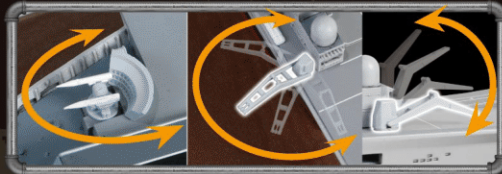

METAL PROUD

FULL HULL EDITION

1:700 BATTLESHIP SERIES

HMS INVINCIBLE R05

BRITISH HMS INVINCIBLE (R05) LIGHT AIRCRAFT CARRIER

DIECAST METAL - LOWER HULL

INTRICATE SURFACE DETAILS AND FOV SIGNATURE WEATHERING EFFECTS

HIGHLY DETAILED CARRIER AIRCRAFTS

JET ELEVATOR DESCENDING DISPLAY MODE (Use magnetic suction to remove the deck)

MOVABLE PARTS

WOODEN LOOK DISPLAY STAND WITH CHROME PLATED METAL PILLARS

Forces of Valor Available in the UK from Modelcorner.co.uk