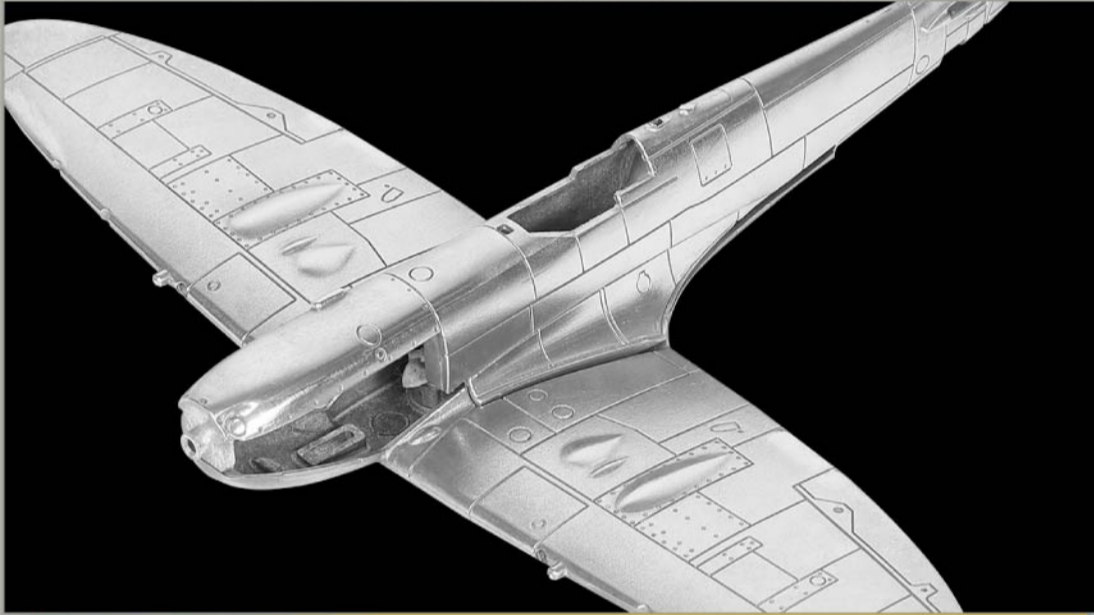

NEW PRODUCT!
FOV-812005A

Available NOW!

1:72 WWII AIRCRAFT SERIES
**BRITISH SUPERMARINE
SPITFIRE MK.IX**

Lt.Col. Gustav E.Lundquist
"Tolly Hello" USAAF (Long Range Experimental)
MK 210

**FUSELAGE AND WING MADE BY
DIE CAST METAL**

INTRICATELY DETAILED ENGINE

REMOVABLE BOMBS

MOVABLE PROPELLER

**FULL COLOURED
PARKING
DISPLAY BASE**

**With
DOG FIGHT
Display Stand!**