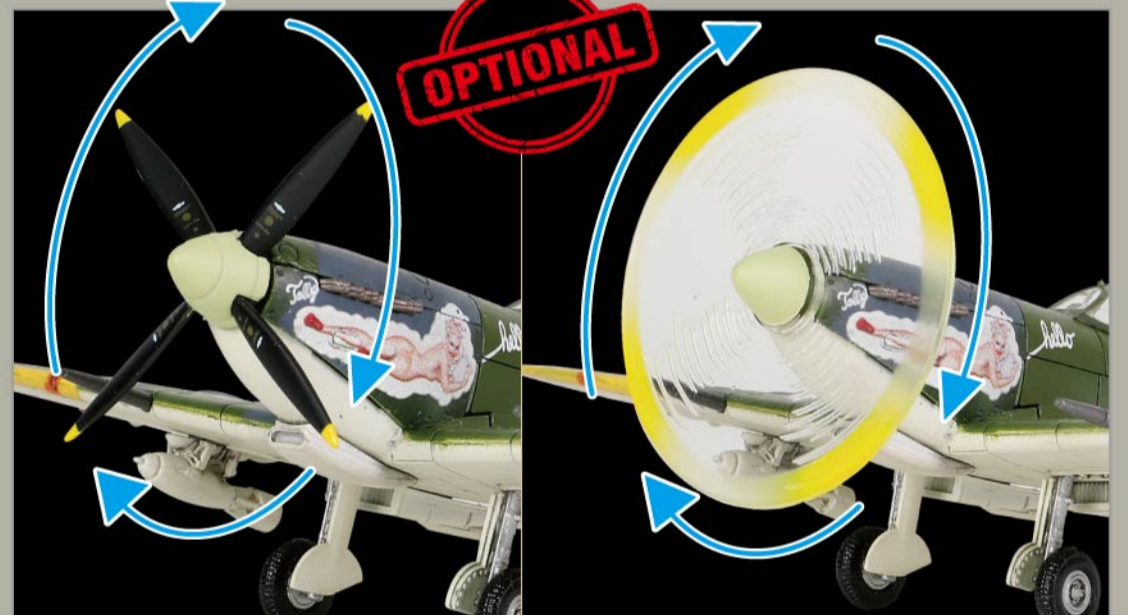

NEW PRODUCT!
FOV-812005A

Available NOW!

1:72 WWII AIRCRAFT SERIES
**BRITISH SUPERMARINE
SPITFIRE MK.IX**

Lt.Col. Gustav E.Lundquist
"Tolly Hello" USAAF (Long Range Experimental)
MK 210

**FUSELAGE AND WING MADE BY
DIE CAST METAL**

INTRICATELY DETAILED ENGINE

REMOVABLE BOMBS

MOVABLE PROPELLER

**FULL COLOURED
PARKING
DISPLAY BASE**

**With
DOG FIGHT
Display Stand!**