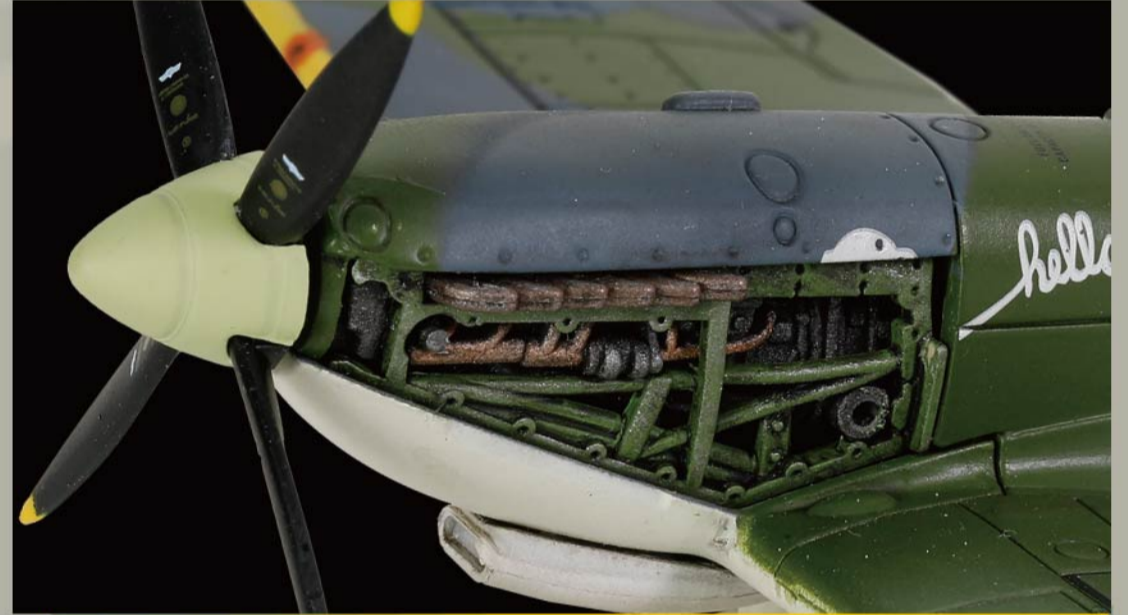

NEW PRODUCT!
FOV-812005A

Available NOW!

1:72 WWII AIRCRAFT SERIES
**BRITISH SUPERMARINE
SPITFIRE MK.IX**

Lt.Col. Gustav E.Lundquist
"Tolly Hello" USAAF (Long Range Experimental)
MK 210

**FUSELAGE AND WING MADE BY
DIE CAST METAL**

INTRICATELY DETAILED ENGINE

REMOVABLE BOMBS

MOVABLE PROPELLER

**FULL COLOURED
PARKING
DISPLAY BASE**

**With
DOG FIGHT
Display Stand!**